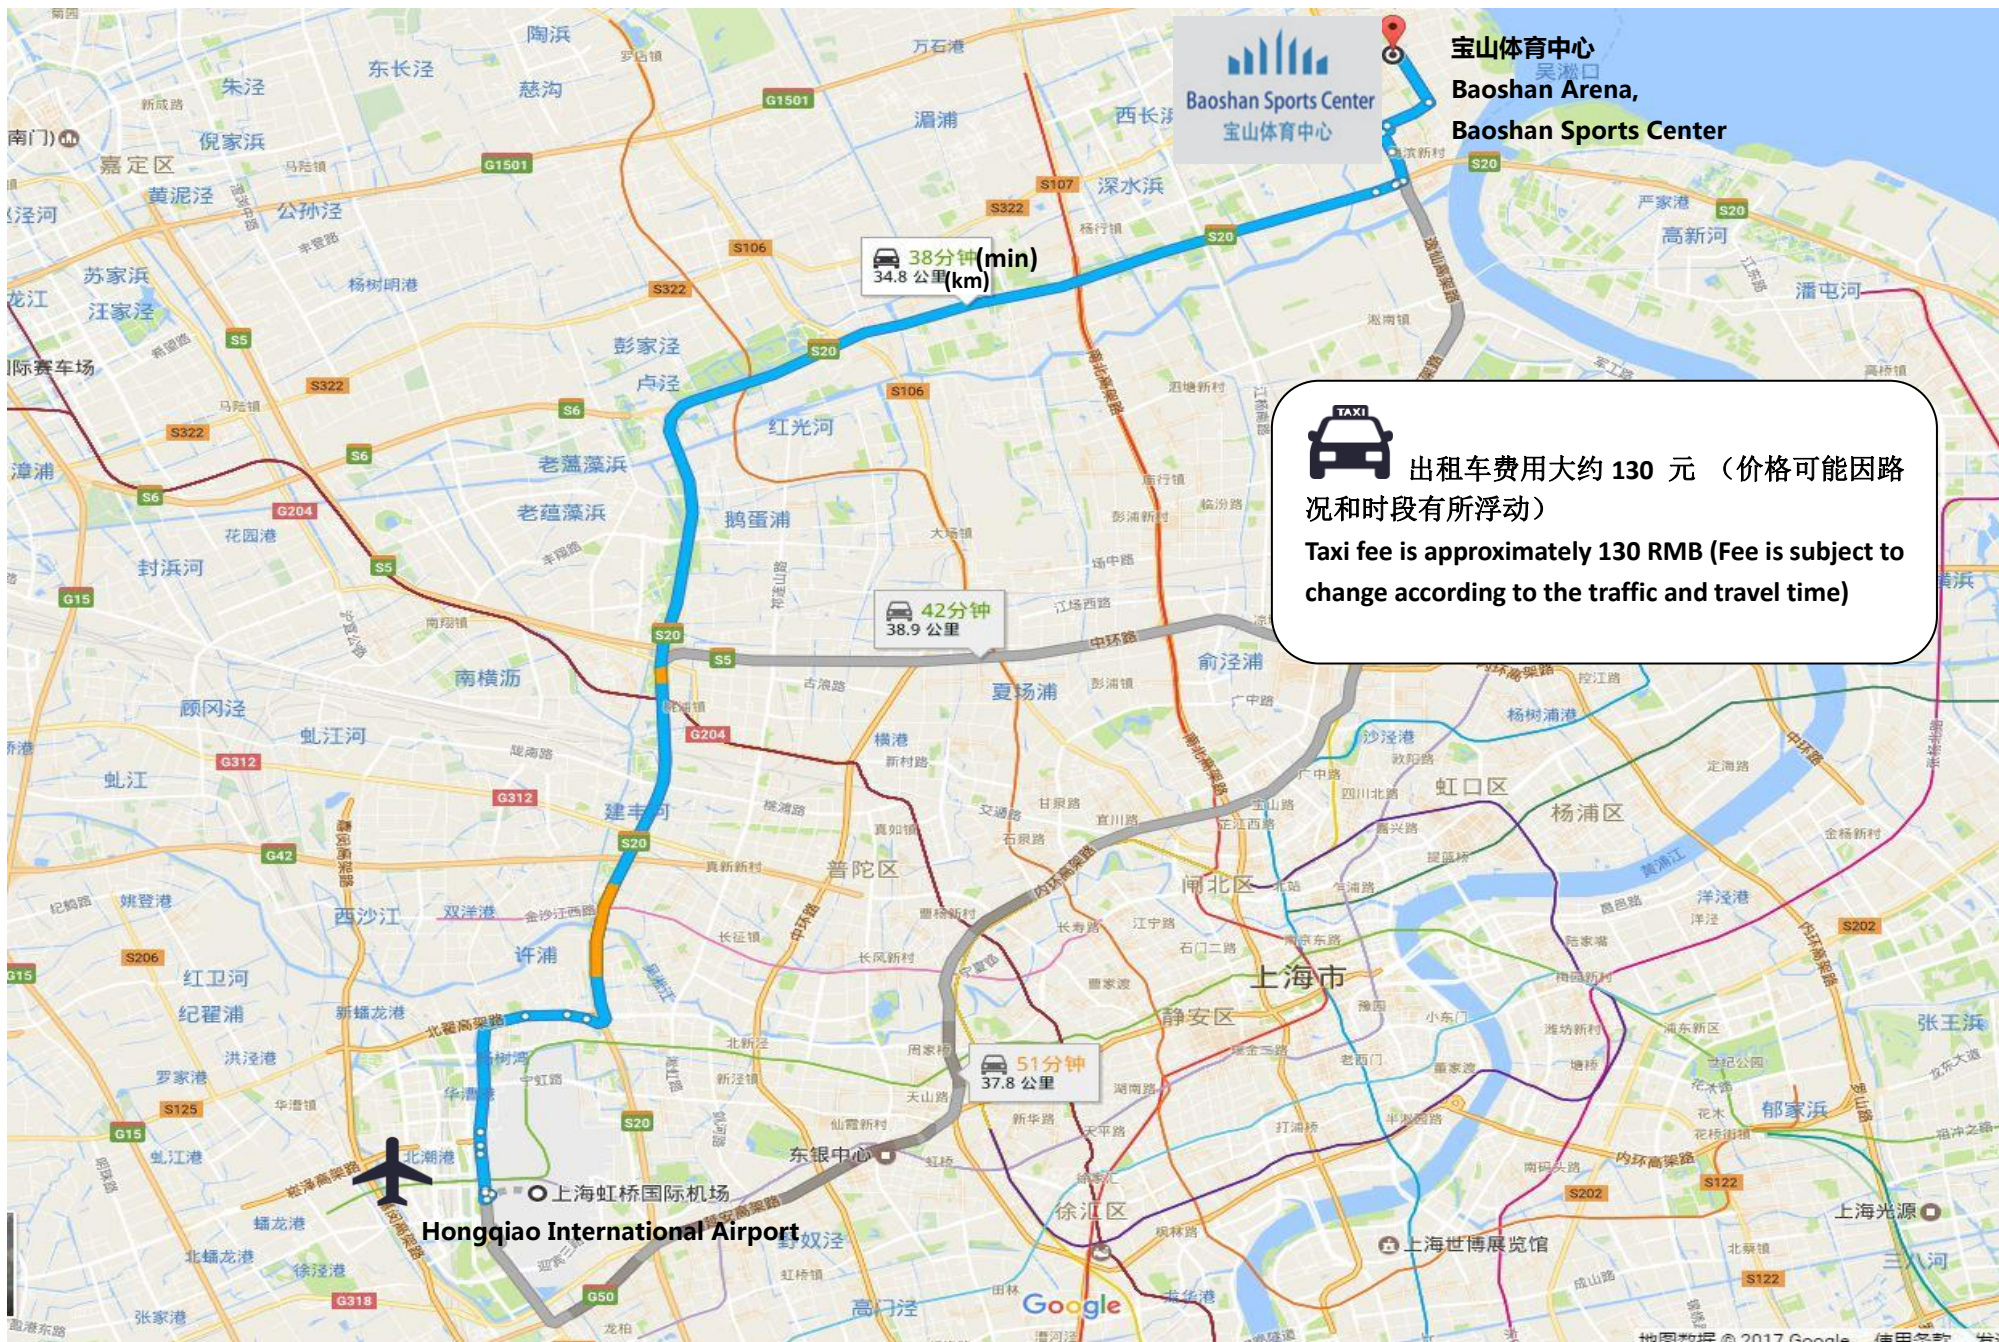

Baoshan Sports Center
宝山体育中心

地下停车场

海江路

HaiJiang Road

永乐路

YongLe Road

海江一路

HaiJiang One Road

牡丹江路

MuDanJiang Road

上海浦东机场到宝山体育中心 From Pudong International Airport to Baoshan Arena, Baoshan Sports Center

出租车费用大约 170 元（价格可能因路况和时段有所浮动）
Taxi fee is approximately 170 RMB (Fee is subject to change according to the traffic and travel time)

Pudong International Airport

浦东国际机场

上海虹桥机场到宝山体育中心 From Hongqiao International Airport to Baoshan Arena, Baoshan Sports

从宝杨路站步行到宝山体育馆约 1.5 公里，步行时间约 18 分钟。From Baoyang Road Metro Station to Baoshan Gymnasium is approximately 1.7km. (21 minutes by walk.)

Tip:

Passengers holding public transportation cards are entitled to free transfer and uninterrupted fare charging within 30 minutes after getting out of the following stations: Shanghai Railway Station (Line 1, Line 3 and Line 4), West Nanjing Road (Line 2, Line 12 and Line 13), Longhua (Line 11 and Line 12), Hongqiao Airport Terminal 2 (Line 2 and Line 10); those holding single journey tickets need to pay for new tickets if they should exit the above stations.