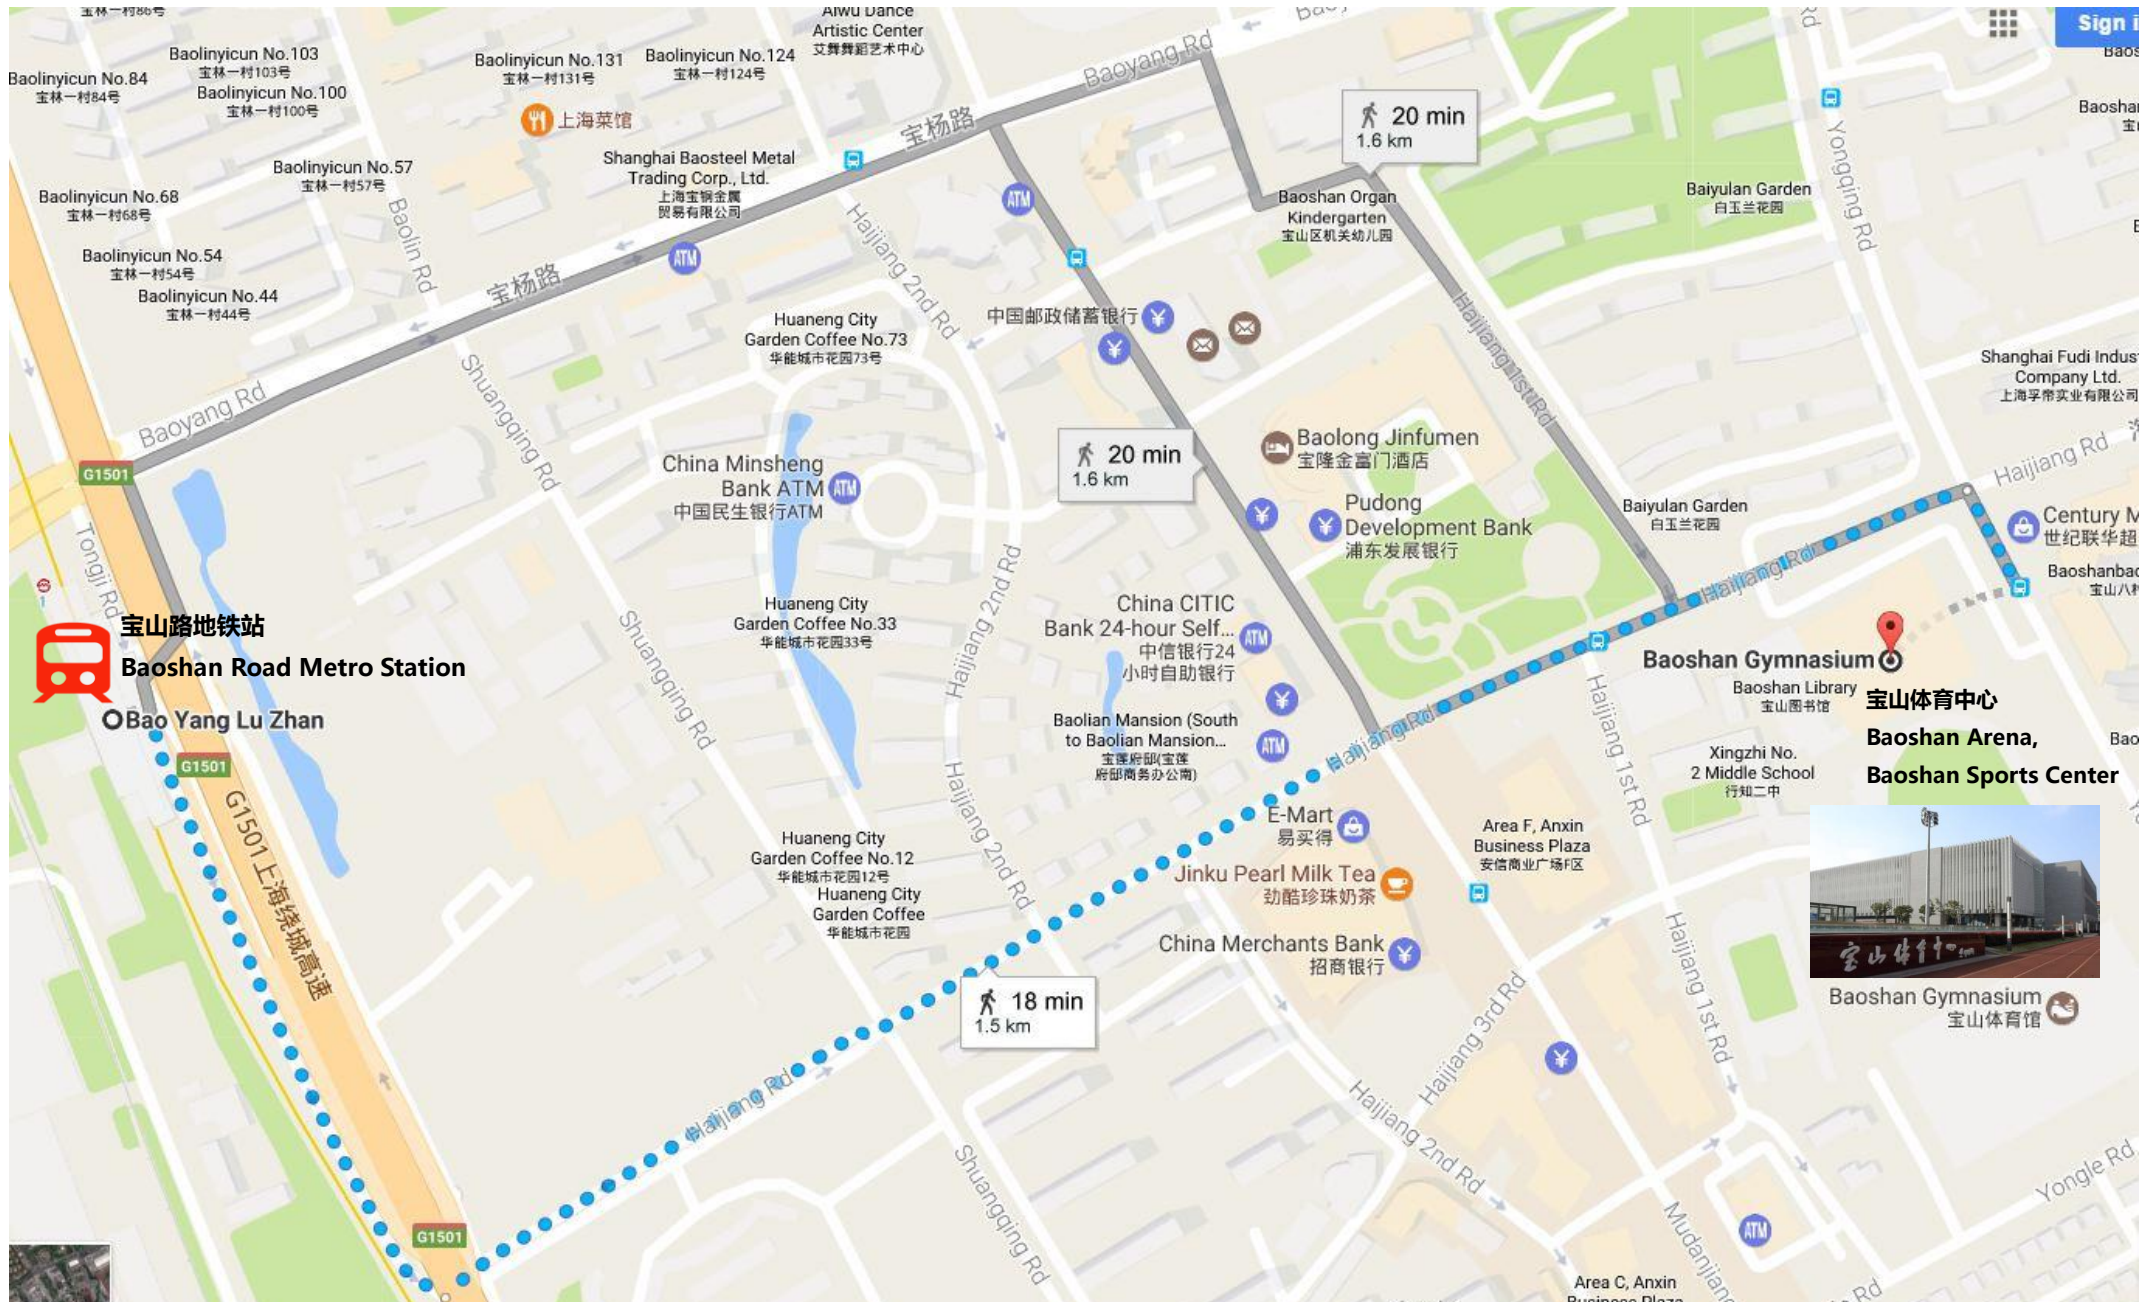

Transportation

交通线路

地址：上海市宝山区永清路 700 号宝山体育中心	Address: No.700 Yongqing Road, Baoshan District, Shanghai
公交：813 路、51 路、952 路、769 路、90 路	Bus: No. 813, 51, 952, 769 and No. 90
地铁：3 号线宝杨路站	Metro: Line 3 Baoyang Road
出租车：上海锦江 96961	Call a taxi: Shanghai Jinjiang 96961
巴士出租 96840	Bashi Taxi 96840
大众出租 96822	Dazhong Taxi 96822
海博出租 96933	Haibo Taxi 96933

Baoshan Sports Center
宝山体育中心

地下停车场

海江路

HaiJiang Road

永乐路

YongLe Road

海江一路

HaiJiang One Road

牡丹江路

MuDanJiang Road

上海浦东机场到宝山体育中心 From Pudong International Airport to Baoshan Arena, Baoshan Sports Center

出租车费用大约 170 元（价格可能因路况和时段有所浮动）
Taxi fee is approximately 170 RMB (Fee is subject to change according to the traffic and travel time)

Pudong International Airport

浦东国际机场

上海虹桥机场到宝山体育中心 From Hongqiao International Airport to Baoshan Arena, Baoshan Sports

从宝杨路站步行到宝山体育馆约 1.5 公里，步行时间约 18 分钟。From Baoyang Road Metro Station to Baoshan Gymnasium is approximately 1.7km. (21 minutes by walk.)