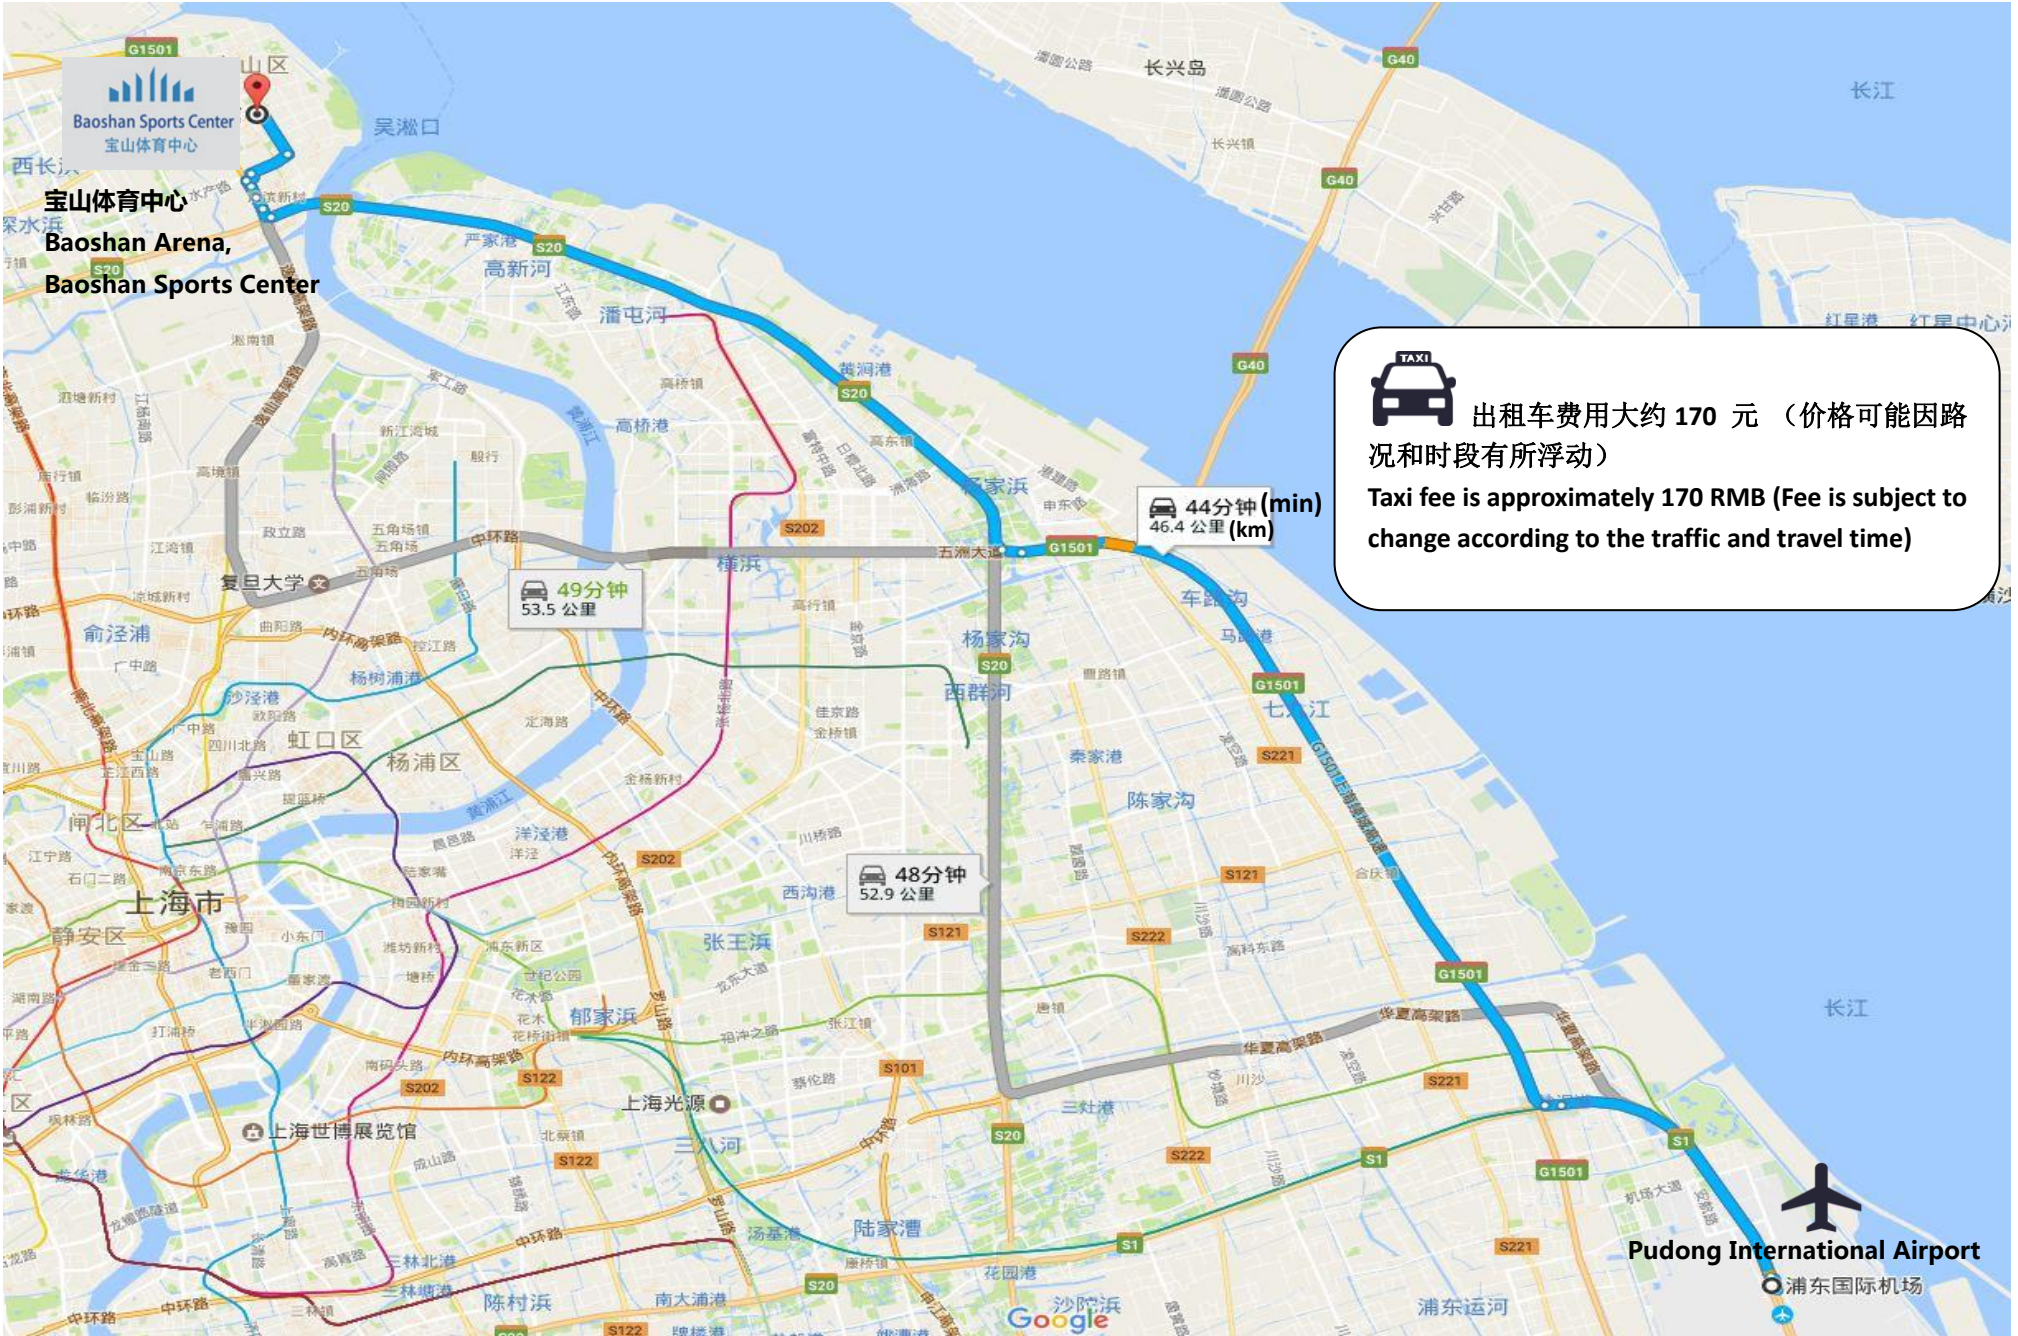

Transportation

交通线路

地址：上海市宝山区永清路 700 号宝山体育中心	Address: No.700 Yongqing Road, Baoshan District, Shanghai
公交：813 路、51 路、952 路、769 路、90 路	Bus: No. 813, 51, 952, 769 and No. 90
地铁：3 号线宝杨路站	Metro: Line 3 Baoyang Road
出租车：上海锦江 96961	Call a taxi: Shanghai Jinjiang 96961
巴士出租 96840	Bashi Taxi 96840
大众出租 96822	Dazhong Taxi 96822
海博出租 96933	Haibo Taxi 96933

Baoshan Sports Center
宝山体育中心

地下停车场

海江路

HaiJiang Road

永乐路

YongLe Road

海江一路

HaiJiang One Road

牡丹江路

MuDanJiang Road

上海浦东机场到宝山体育中心 From Pudong International Airport to Baoshan Arena, Baoshan Sports Center

出租车费用大约 170 元（价格可能因路况和时段有所浮动）
Taxi fee is approximately 170 RMB (Fee is subject to change according to the traffic and travel time)

Pudong International Airport

浦东国际机场

上海虹桥机场到宝山体育中心 From Hongqiao International Airport to Baoshan Arena, Baoshan Sports

从宝杨路站步行到宝山体育馆约 1.5 公里，步行时间约 18 分钟。From Baoyang Road Metro Station to Baoshan Gymnasium is approximately 1.7km. (21 minutes by walk.)