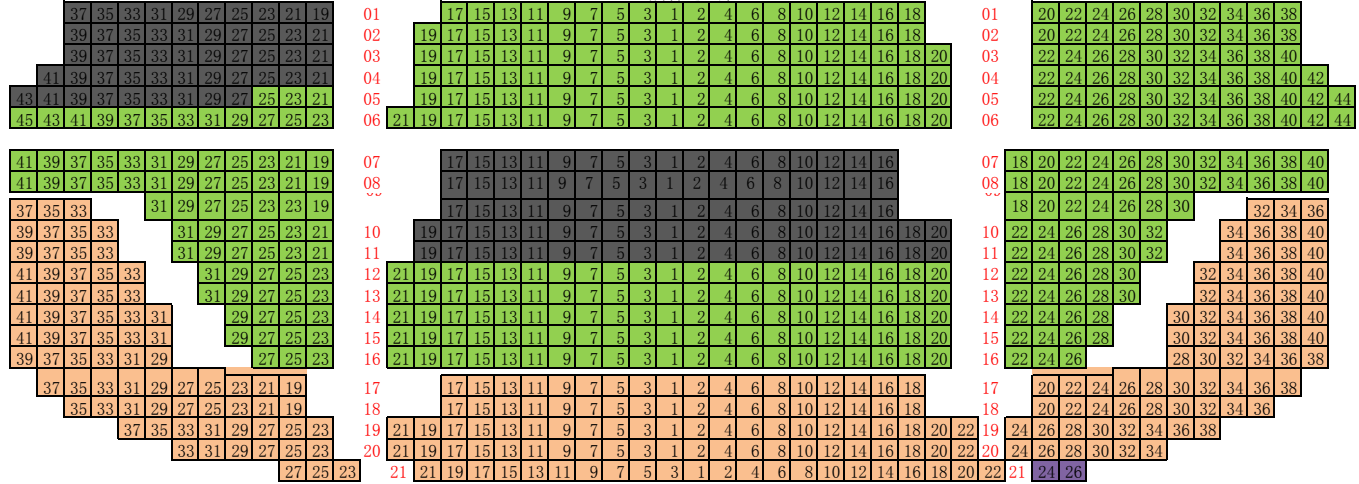

Colour	Seat Type	Value
Green	Premium Seats	200RMB
Orange	Standard Seats	100RMB
Purple	Accessibility Seats	100RMB
Grey	Unavailable	N/A

STAGE

一层普通坐席

二层普通坐席