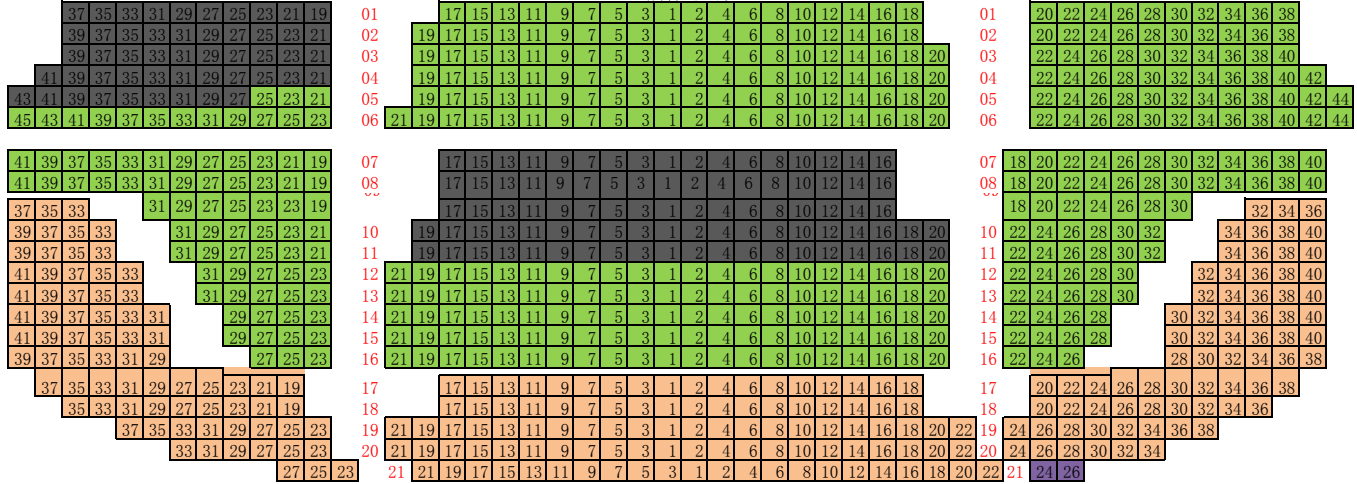

Colour	Seat Type	Value
Green	A Reserve	200RMB
Orange	B Reserve	100RMB
Purple	Accessibility Seats	100RMB
Grey	Unavailable	N/A

STAGE

一层普通坐席

二层普通坐席